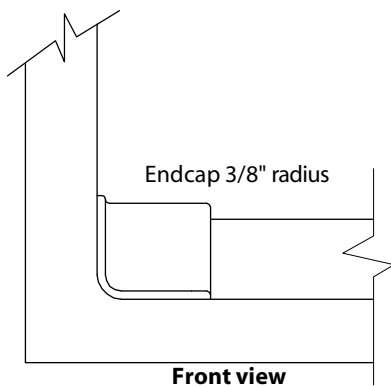

**ACCESSIBILITY
PROFESSIONALS**

1-877-947-7769 www.Accessible-Bathrooms.com

Specifications

**TWS
Rubber WaterStopper**

"THE SOLUTION TO WET FLOORS"

TWS

- Material: Grey EPDM Rubber, 50 Durometer, Endcaps: injection molded Vyram rubber
- Dimensions: Will fit on any Access ADA or Barrier Free model offered
- Available for other Brands
- Installation: Self-Adhesive

**Cross Section
Scale 1:1**