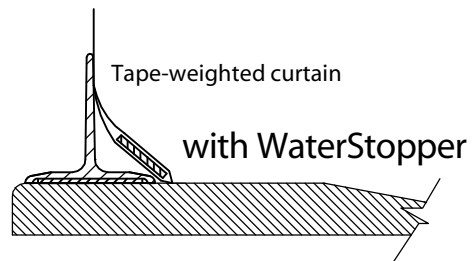

**ACCESSIBILITY
PROFESSIONALS**

1-877-947-7769 www.Accessible-Bathrooms.com

Specifications

**TWS
Rubber WaterStopper**

"THE SOLUTION TO WET FLOORS"

TWS

- Material: Grey EPDM Rubber, 50 Durometer, Endcaps: injection molded Vyram rubber
- Dimensions: Will fit on any Access ADA or Barrier Free model offered
- Available for other Brands
- Installation: Self-Adhesive

**Cross Section
Scale 1:1**