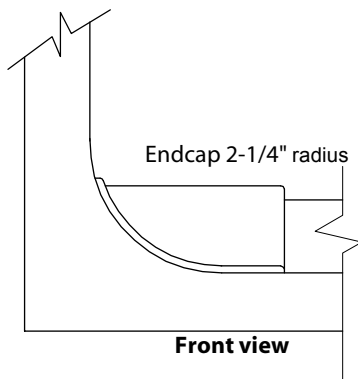

**ACCESSIBILITY
PROFESSIONALS**

1-877-947-7769 www.Accessible-Bathrooms.com

Specifications

**TWS
Rubber WaterStopper**

"THE SOLUTION TO WET FLOORS"

TWS

- Material: Grey EPDM Rubber, 50 Durometer, Endcaps: injection molded Vyram rubber
- Dimensions: Will fit on any Access ADA or Barrier Free model offered
- Available for other Brands
- Installation: Self-Adhesive

**Cross Section
Scale 1:1**