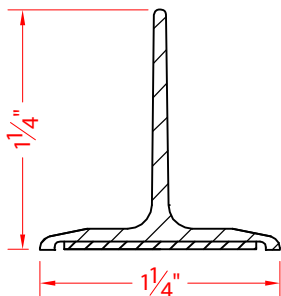

**ACCESSIBILITY
PROFESSIONALS**

1-877-947-7769 www.Accessible-Bathrooms.com

Specifications

**TWS
Rubber WaterStopper**

"THE SOLUTION TO WET FLOORS"

TWS

- Material: Grey EPDM Rubber, 50 Durometer, Endcaps: injection molded Vyram rubber
- Dimensions: Will fit on any Access ADA or Barrier Free model offered
- Available for other Brands
- Installation: Self-Adhesive

**Cross Section
Scale 1:1**